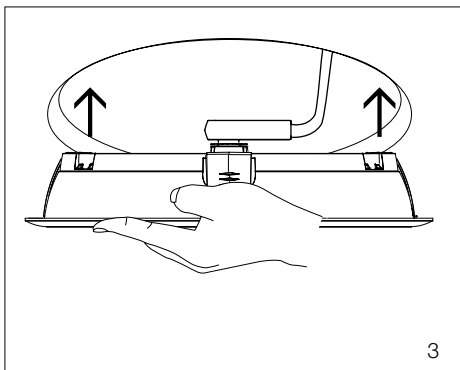

**Safety standard:**

- i. Do Not attempt to disassemble, repair or perform any unauthorised modifications on the luminaire.
- ii. Do Not handle with wet hands, immerse in liquids or expose to water and rain, electric shock or fire may result.
- iii. Keep out of reach from children.
- iv. Do Not operate luminaire in presence of flammable gas or vapors.
- v. Do Not use product if it emits smoke or a strange odour; disconnect power source immediately to avoid personal injury and contact place of purchase.
- vi. Do Not intentionally stare or gaze at LED luminaire for prolonged periods while the luminaire is on.
- vii. Do Not use or leave luminaire in conditions of extreme heat, severe cold or high humidity.
- viii. Risk Of Fire or electric shock. Led retrofit installation must be done by a qualified electrician and all safety instructions must be followed to avoid a risk of injury and property damage. Do Not disassemble this product and replace any LED or other internal components. When the light source reaches its end of life the whole luminaire shall be replaced.
- ix. Remove any cracked protective shield

Product dimension

Installation instructions

Cut out size

Mains cables can be easily replaced, Use only Corvi mains cable

Clip mounts luminaries, not suitable for tubular mount.

Power cable: 1) Use only Corvi mains cable. 2) Avoid multiple joints or adaptor before luminaries.