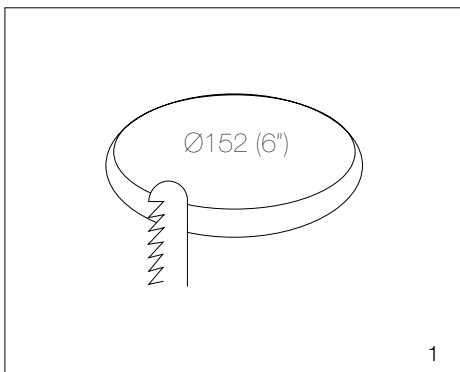

Index	Unit	Data
Operating Voltage	V / HZ	200-240V AC, 50/60 Hz
Rated Current	mA	75
Power Consumption	W	15
Color Temperature CCT	K	3000/4000/5700
Luminous Flux	Lm	2250 @ 5700 K
Color Rendering Index	Ra	Over 80
Storage Humidity		20% ~ 70%
Storage Temperature	°C	-40°C ~ +50°C
Operating Temperature	°C	-20°C ~ +50°C
Unified Glare Rating		<19
Power Factor		>0.97
THD		<15%
Type		Indoor
IP		53
Life Expectancy	Years	50*
Dimming Function		TRIAC
Dimension	mm	Ø165 X 34
Weight	gm	Flat 6-107 / 6Q-115

**Safety standard:**

- i. Do Not attempt to disassemble, repair or perform any unauthorised modifications on the luminaire.
- ii. Do Not handle with wet hands, immerse in liquids or expose to water and rain, electric shock or fire may result.
- iii. Keep out of reach from children.
- iv. Do Not operate luminaire in presence of flammable gas or vapors.
- v. Do Not use product if it emits smoke or a strange odour; disconnect power source immediately to avoid personal injury and contact place of purchase.
- vi. Do Not intentionally stare or gaze at LED luminaire for prolonged periods while the luminaire is on.
- vii. Do Not use or leave luminaire in conditions of extreme heat, severe cold or high humidity.
- viii. Risk Of Fire or electric shock. Led retrofit installation must be done by a qualified electrician and all safety instructions must be followed to avoid a risk of injury and property damage. Do Not disassemble this product and replace any LED or other internal components. When the light source reaches its end of life the whole luminaire shall be replaced.
- ix. Remove any cracked protective shield

Product dimension

Installation instructions

Cut out size

Mains cables can be easily replaced, Use only Corvi mains cable

Clip mounts luminaries, not suitable for tubular mount.

Power cable: 1) Use only Corvi mains cable. 2) Avoid multiple joints or adaptor before luminaries.