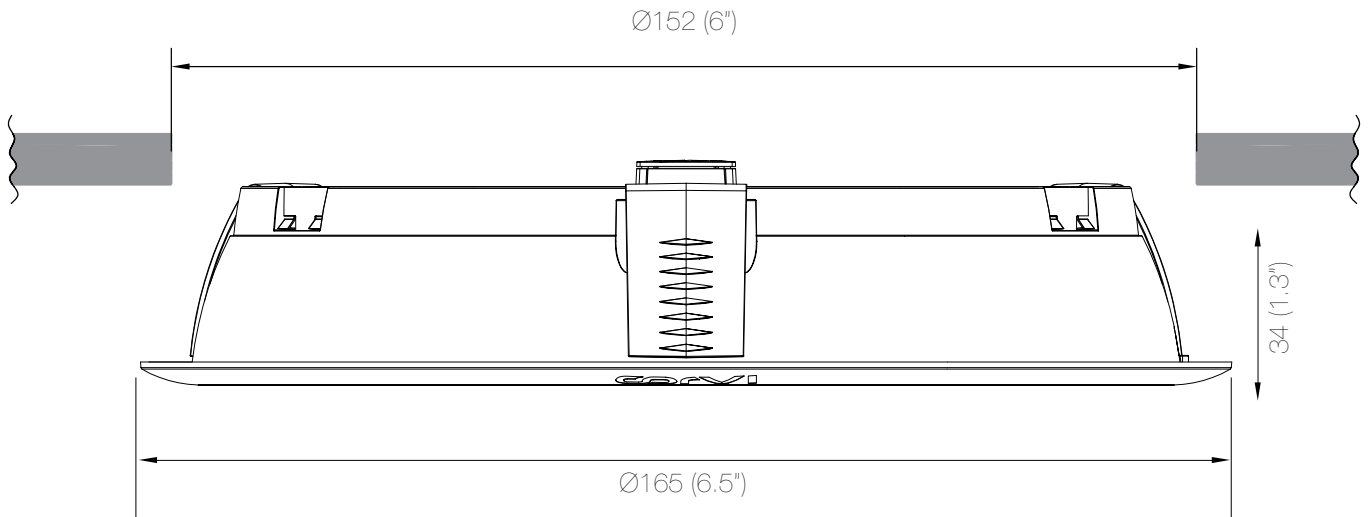

Index	Unit	Data
Operating Voltage	V / HZ	200-240V AC, 50/60 Hz
Rated Current	mA	75
Power Consumption	W	15
Color Temperature CCT	K	3000/4000/5700
Luminous Flux	Lm	2250 @ 5700 K
Color Rendering Index	Ra	Over 80
Storage Humidity		20% ~ 70%
Storage Temperature	°C	-40°C ~ +50°C
Operating Temperature	°C	-20°C ~ +50°C
Unified Glare Rating		<19
Power Factor		>0.97
THD		<15%
Type		Indoor
IP		53
Life Expectancy	Years	50*
Dimming Function		TRIAC
Dimension	mm	Ø165 X 34
Weight	gm	Flat 6-107 / 6Q-115

**Safety standard:**

- i. Do Not attempt to disassemble, repair or perform any unauthorised modifications on the luminaire.
- ii. Do Not handle with wet hands, immerse in liquids or expose to water and rain, electric shock or fire may result.
- iii. Keep out of reach from children.
- iv. Do Not operate luminaire in presence of flammable gas or vapors.
- v. Do Not use product if it emits smoke or a strange odour; disconnect power source immediately to avoid personal injury and contact place of purchase.
- vi. Do Not intentionally stare or gaze at LED luminaire for prolonged periods while the luminaire is on.
- vii. Do Not use or leave luminaire in conditions of extreme heat, severe cold or high humidity.
- viii. Risk Of Fire or electric shock. Led retrofit installation must be done by a qualified electrician and all safety instructions must be followed to avoid a risk of injury and property damage. Do Not disassemble this product and replace any LED or other internal components. When the light source reaches its end of life the whole luminaire shall be replaced.
- ix. Remove any cracked protective shield

Product dimension

Installation instructions

Cut out size

Mains cables can be easily replaced, Use only Corvi mains cable

Clip mounts luminaries, not suitable for tubular mount.

Power cable: 1) Use only Corvi mains cable. 2) Avoid multiple joints or adaptor before luminaries.