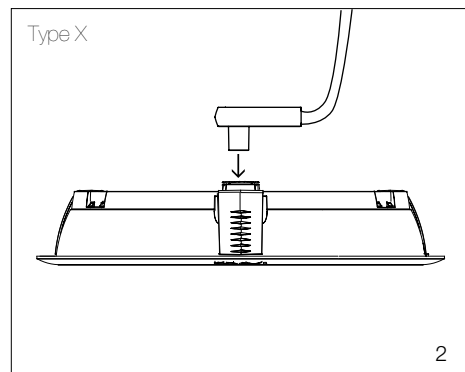

**Safety standard:**

- i. Do Not attempt to disassemble, repair or perform any unauthorised modifications on the luminaire.
- ii. Do Not handle with wet hands, immerse in liquids or expose to water and rain, electric shock or fire may result.
- iii. Keep out of reach from children.
- iv. Do Not operate luminaire in presence of flammable gas or vapors.
- v. Do Not use product if it emits smoke or a strange odour; disconnect power source immediately to avoid personal injury and contact place of purchase.
- vi. Do Not intentionally stare or gaze at LED luminaire for prolonged periods while the luminaire is on.
- vii. Do Not use or leave luminaire in conditions of extreme heat, severe cold or high humidity.
- viii. Risk Of Fire or electric shock. Led retrofit installation must be done by a qualified electrician and all safety instructions must be followed to avoid a risk of injury and property damage. Do Not disassemble this product and replace any LED or other internal components. When the light source reaches its end of life the whole luminaire shall be replaced.
- ix. Remove any cracked protective shield

Product dimension

Installation instructions

Cut out size

Mains cables can be easily replaced, Use only Corvi mains cable

Clip mounts luminaries, not suitable for tubular mount.

Power cable: 1) Use only Corvi mains cable. 2) Avoid multiple joints or adaptor before luminaries.